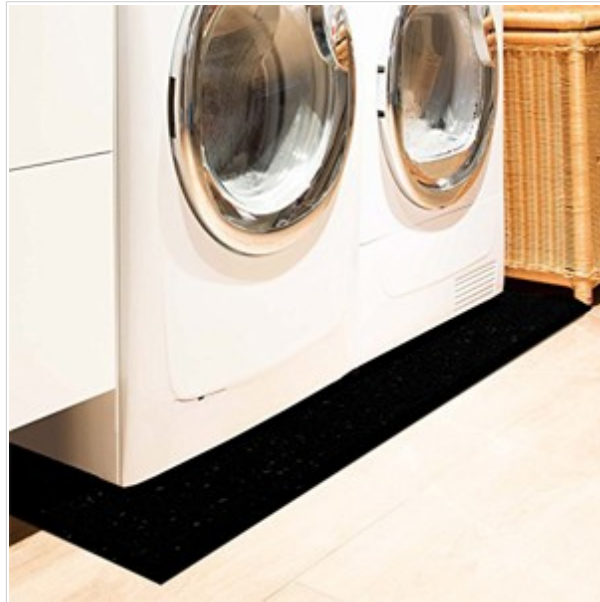

Washer/Dryer Rubber Floor Mats

Washer / Dryer Rubber Mats are made from an indestructible, heavy-duty rubber with a textured surface to help prevent vibrations and 'walking' of the washer and dryer. Washer/Dryer Floor Mats are non-absorbent and anti-microbial treated.

- Washer/Dryer floor mats are completely non-porous and will not absorb any water, detergents or other liquids.
- Available 3/8" thick with beveled edges on all four sides to prevent tripping and stubbed toes.
- A proprietary vulcanization process ensures that these rubber floor mats withstand even the highest-traffic, commercial environments, such as in hotels/motels, apartments and condo buildings.
- These rubber mats are resistant to bacterial growth. (A mitigating agent is added during manufacturing to prevent microbial growth and to reduce potential odors).
- Please note that most washers and dryers are typically around 24-27" Wide and 23-34" Deep.